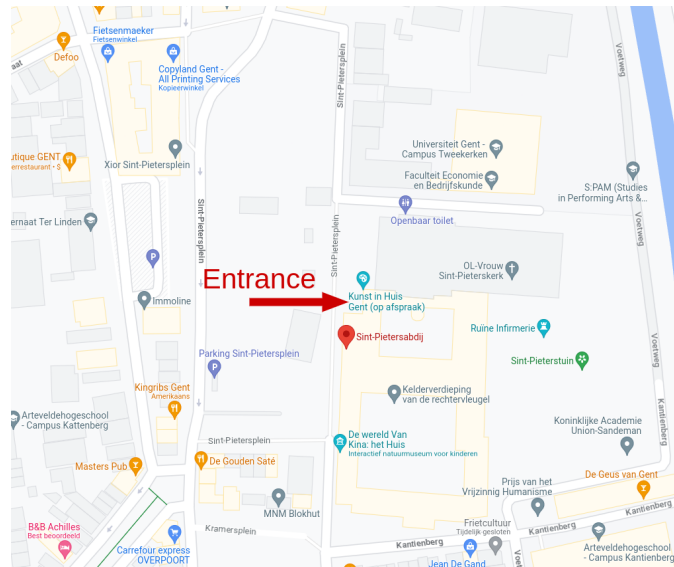

# Venue

The workshop will occur at the St Peter's Abbey (Sint Pietersabdij, Sint-Pietersplein 9, Gent).

Enter via the main entrance, right of St Peter's Basilic.